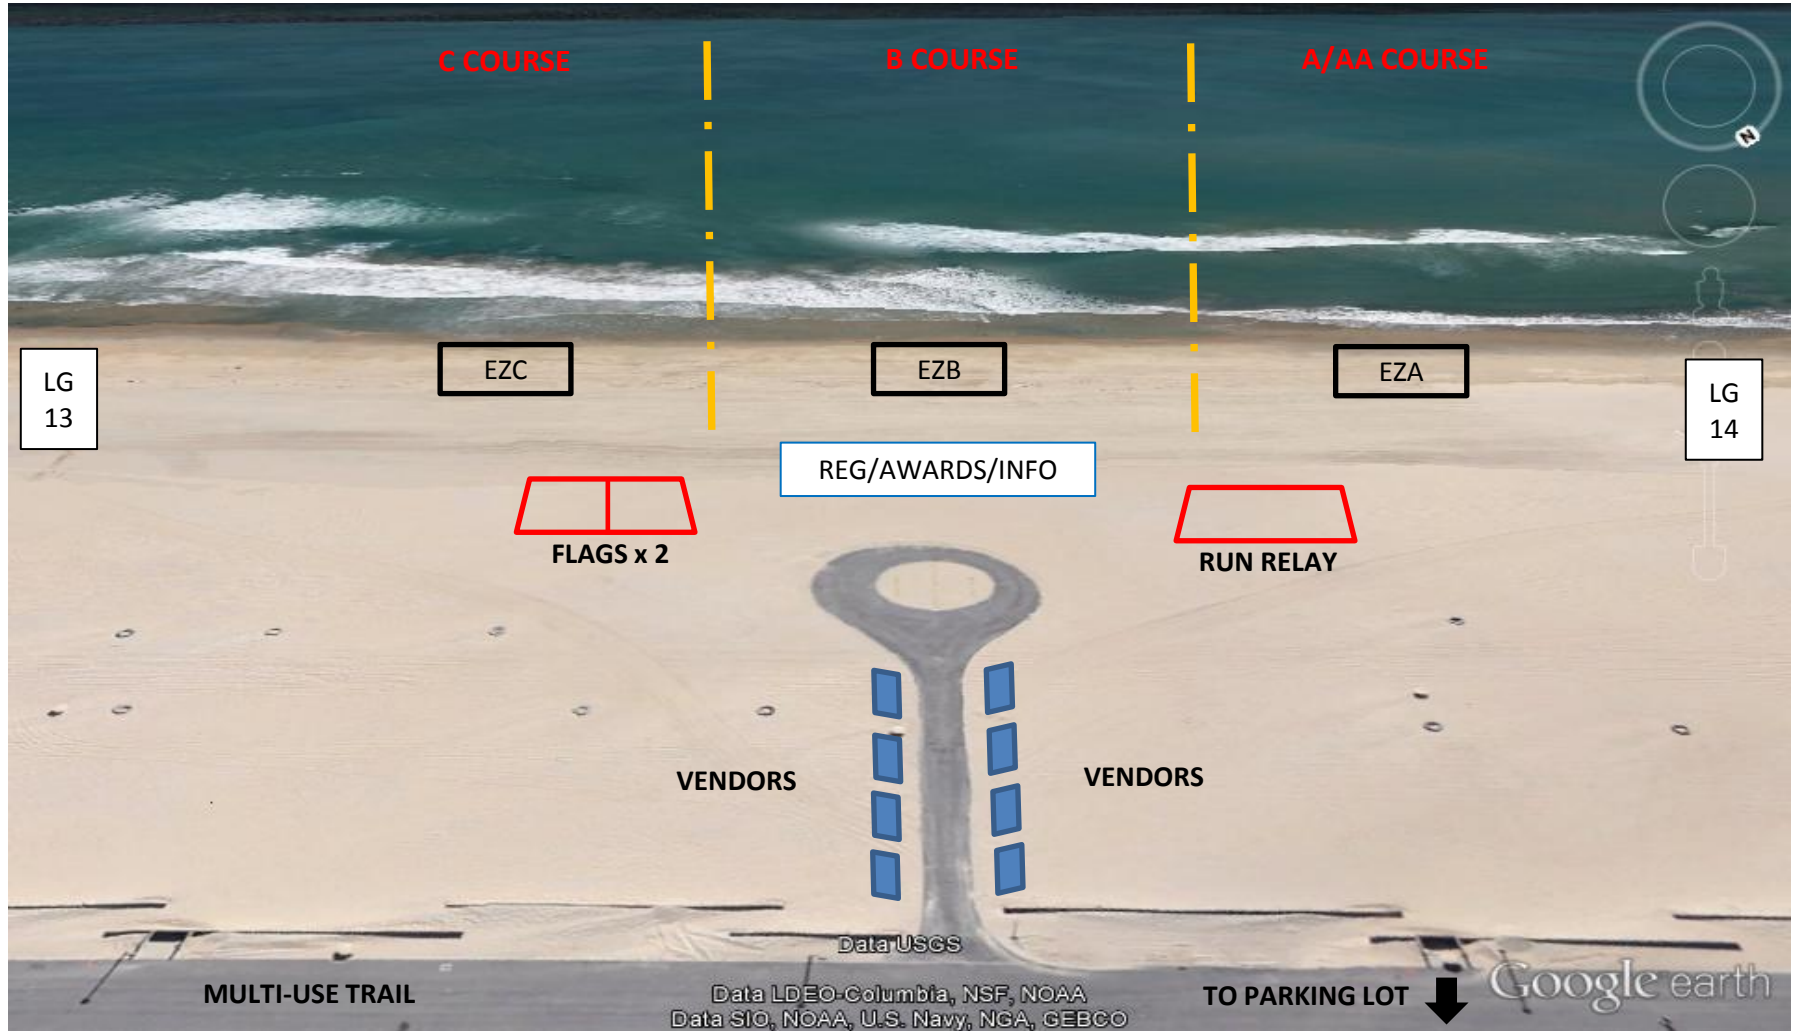

CSLSA REGIONALS 2014
HUNTINGTON STATE BEACH

SITE MAP